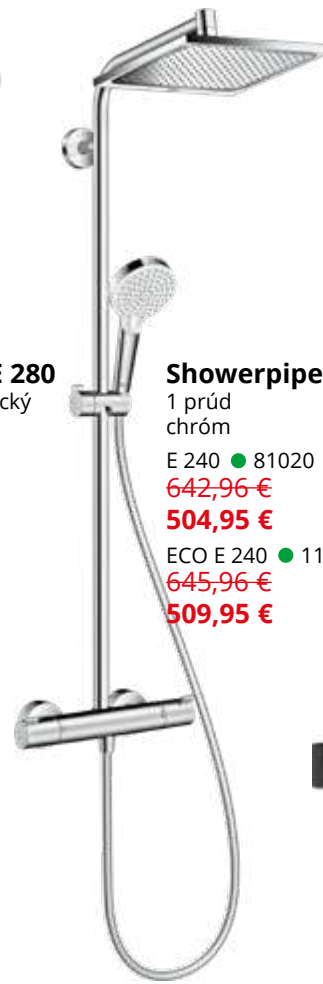

Showerpipe E 280

1 prúd termostatický
EcoSmart

chróm ● 21211

~~1 062,60 €~~

849,95 €

NEW