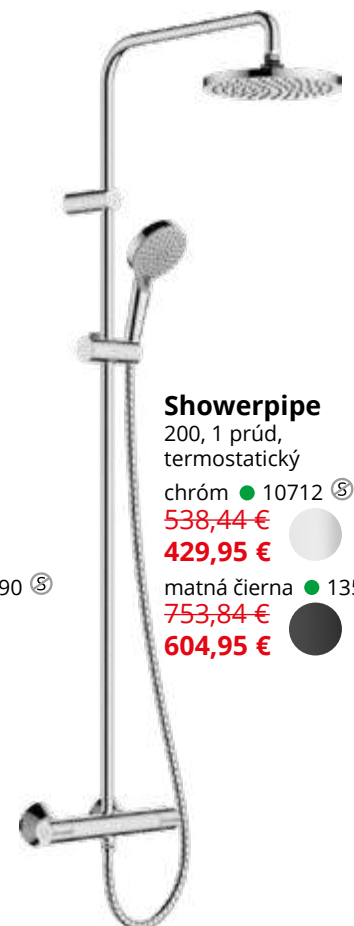

Showerpipe

200, 1 prúd,
termostatický

chróm ● 10712 [Ⓢ]

~~538,44 €~~

429,95 €

matná čierna ● 13590 [Ⓢ]

~~753,84 €~~

604,95 €